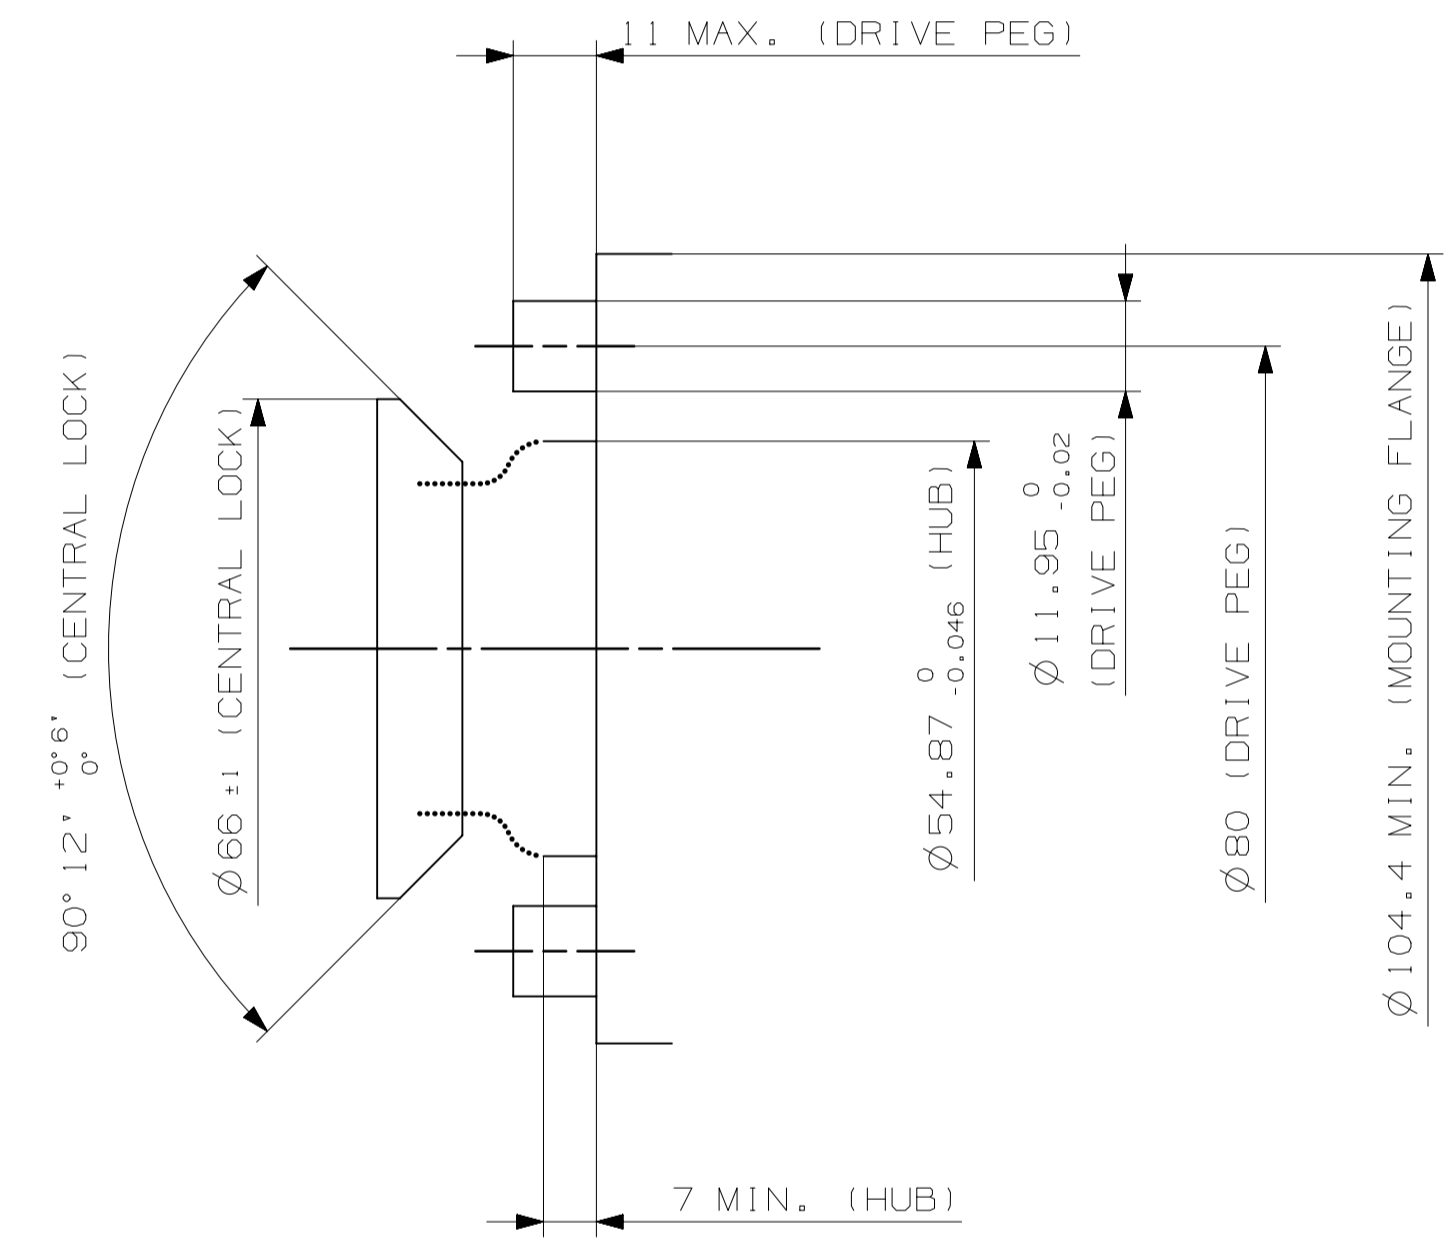

HUB DESIGN: SUGGESTED DIMENSIONS

MAX WHEEL LOAD ADMISSIBLE	785 N
WHEEL LIFE	3 YEARS / 2000 Km

FSAE CAST Mg 7x10 WHEEL STANDARD VERSION SECTION PROFILE