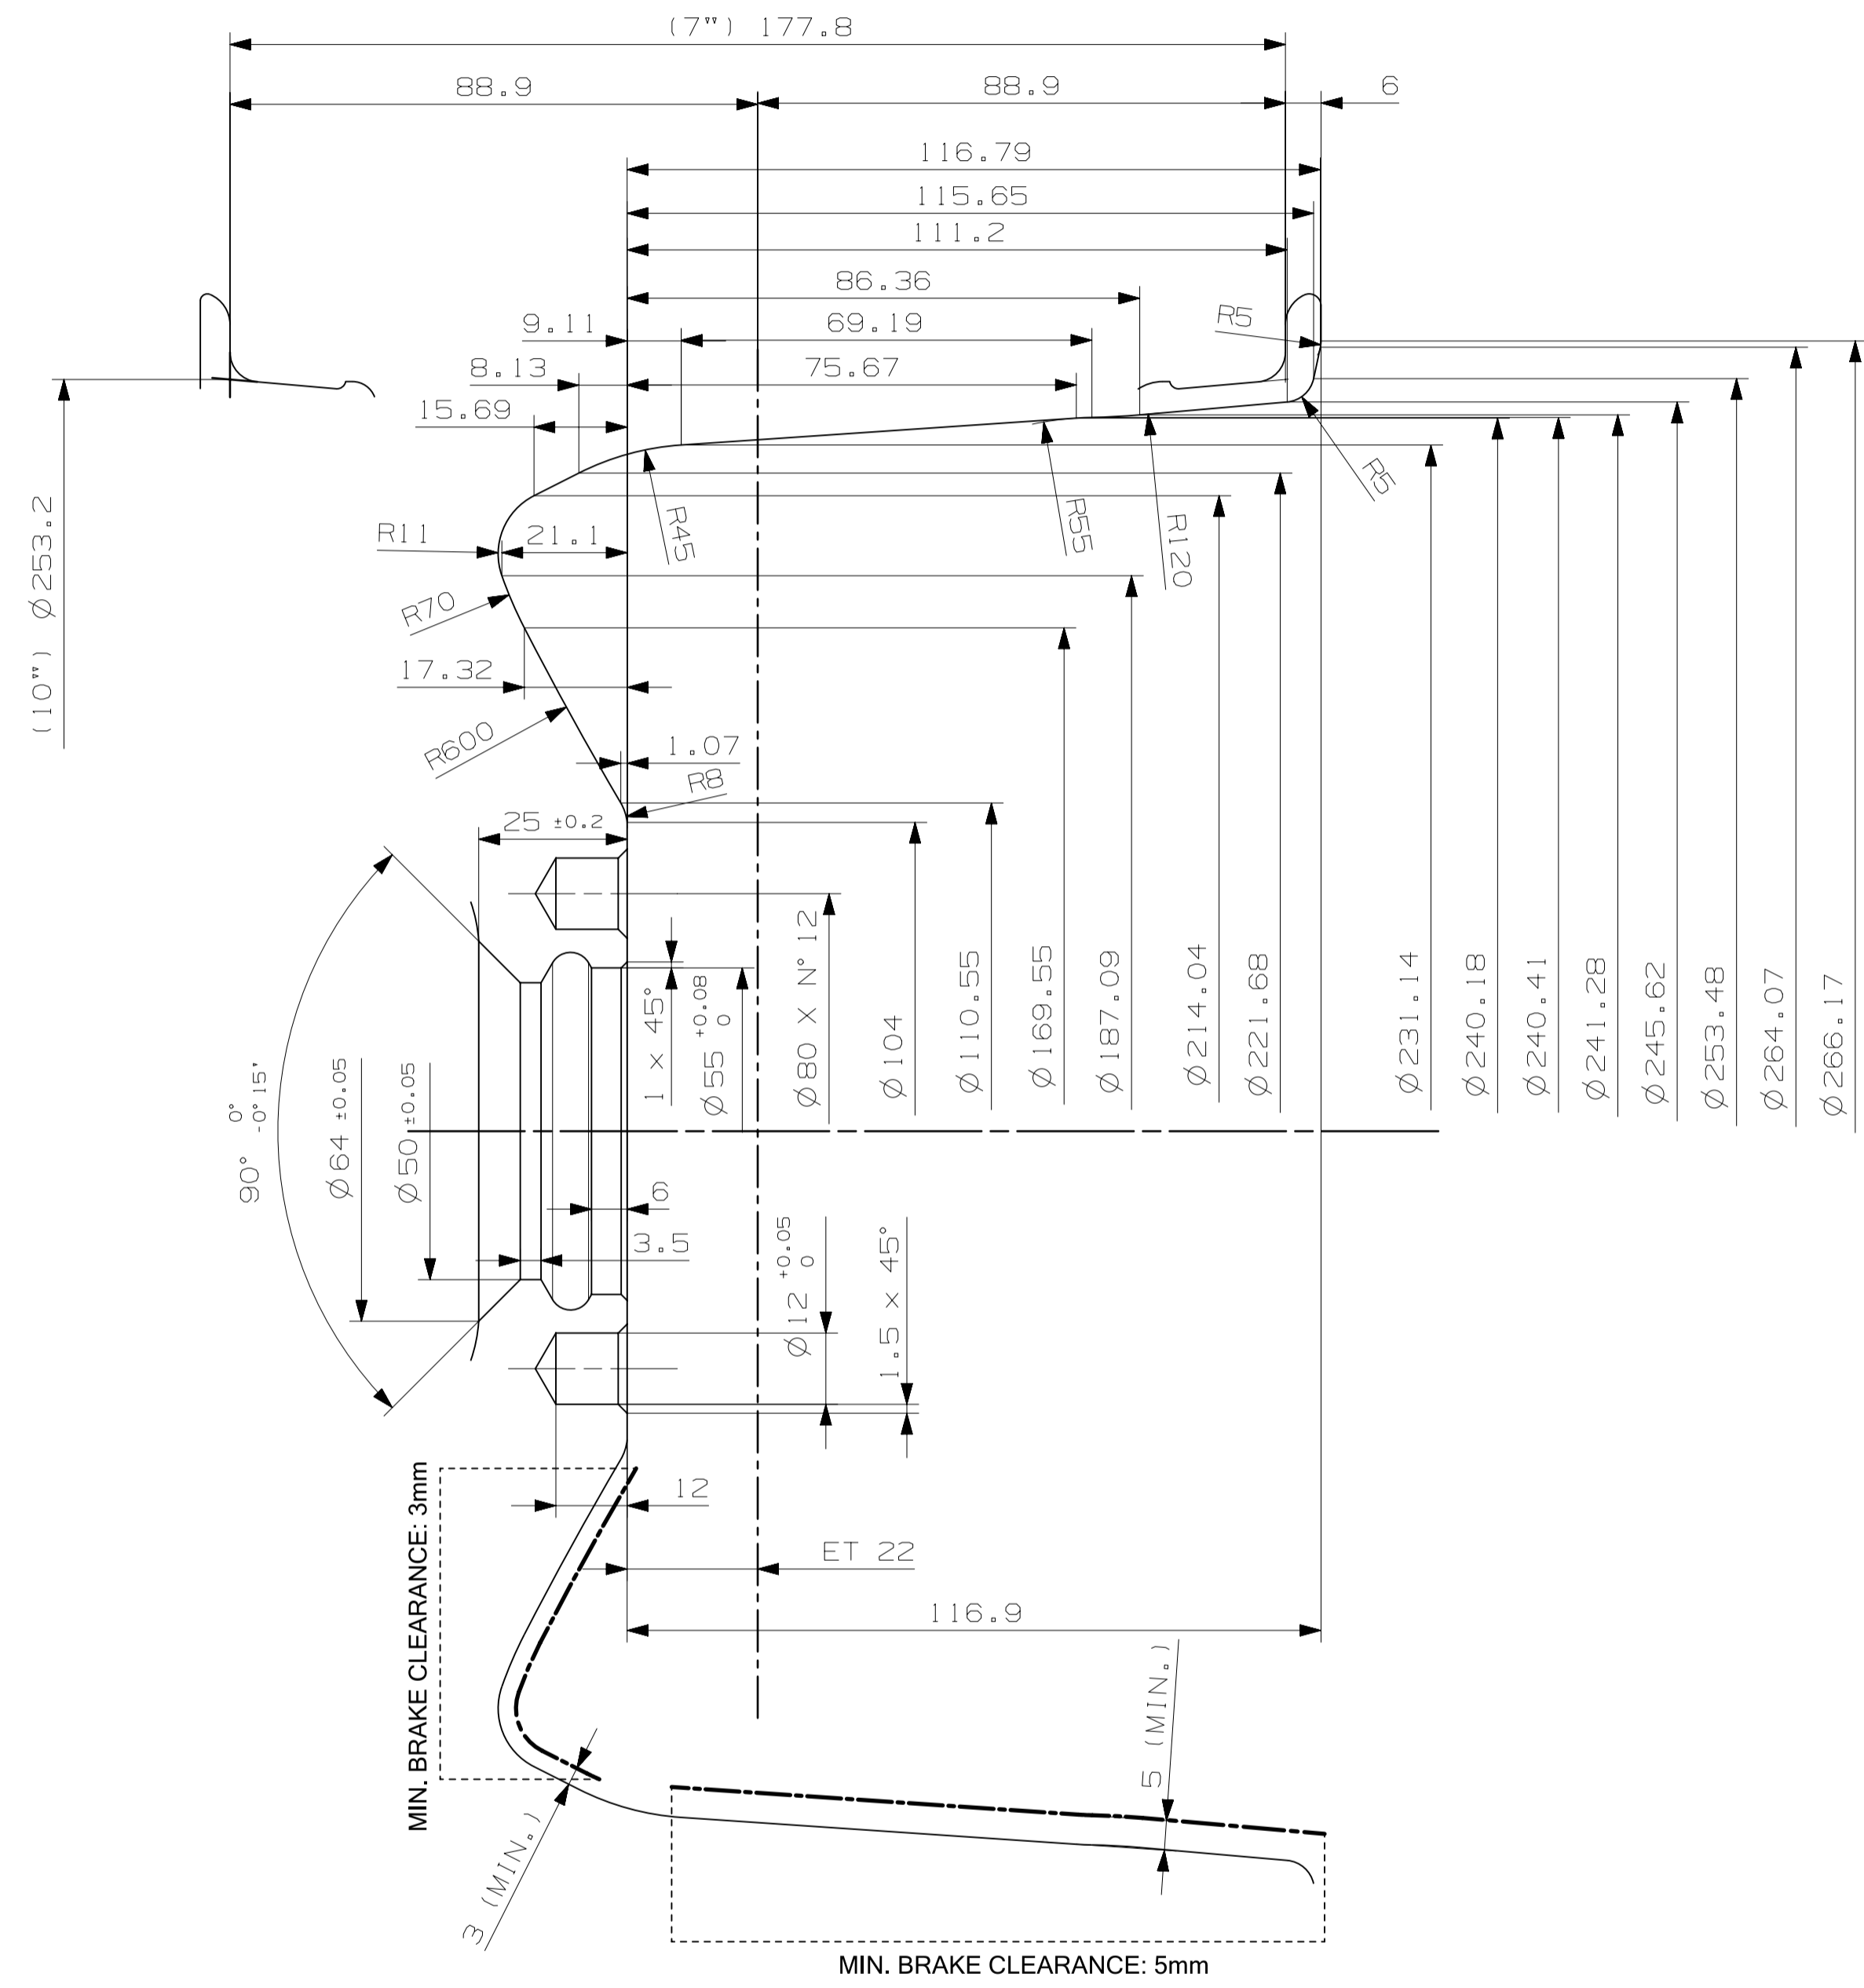

WHEEL SECTION PROFILE